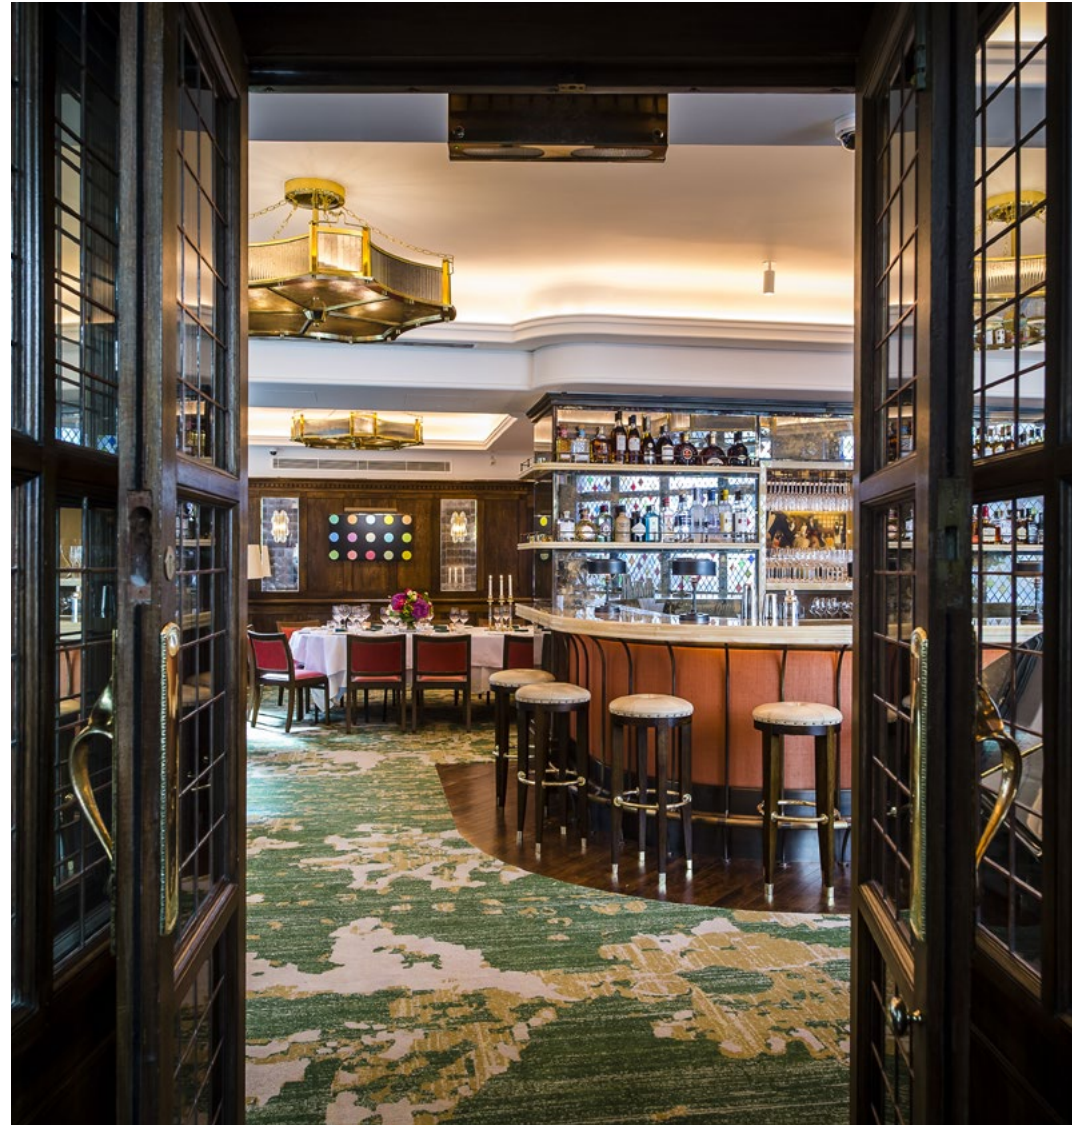

PRIVATE DINING & EVENTS

1917  2017
THE IVY
100 YEARS

Seated: 15 - 60
Standing: 30 - 100
Available for
breakfast, lunch,
dinner & drinks

1-5 West Street | London | WC2H 9NQ

SCOTT'S

Seated: 10 - 40
Standing: 20 - 50
Available for lunch,
dinner & drinks

20 Mount Street | London | W1K 2HE

SEXY FISH

ヤクシーフィッシュ

Seated: 20 - 48
Standing: 20 - 60
Available for lunch,
dinner & drinks

Berkeley Square House | Berkeley Square
London | WC2H 9NQ

34

MAYFAIR

Seated: 15 - 60
Standing: 30 - 80
Available for lunch,
dinner & drinks

34 Grosvenor Square | London | W1K 2HD

Exclusive hire upon request only **020 3727 6549** | events@caprice-holdings.co.uk | caprice-holdings.co.uk

DAPHNE'S

Seated: 15 - 40
Standing: 20 - 50
Available for lunch,
dinner & drinks

112 Draycott Avenue | London | SW3 3AE

THE MOUNT STREET DELI

Seated: 10 - 12
Standing: 10 - 25
Available for
dinner & drinks

100 Mount Street | London | W1K 2TG

CLUB at THE IVY

Seated: 15 - 32
Standing: 30 - 80
Available for
breakfast, lunch,
dinner & drinks